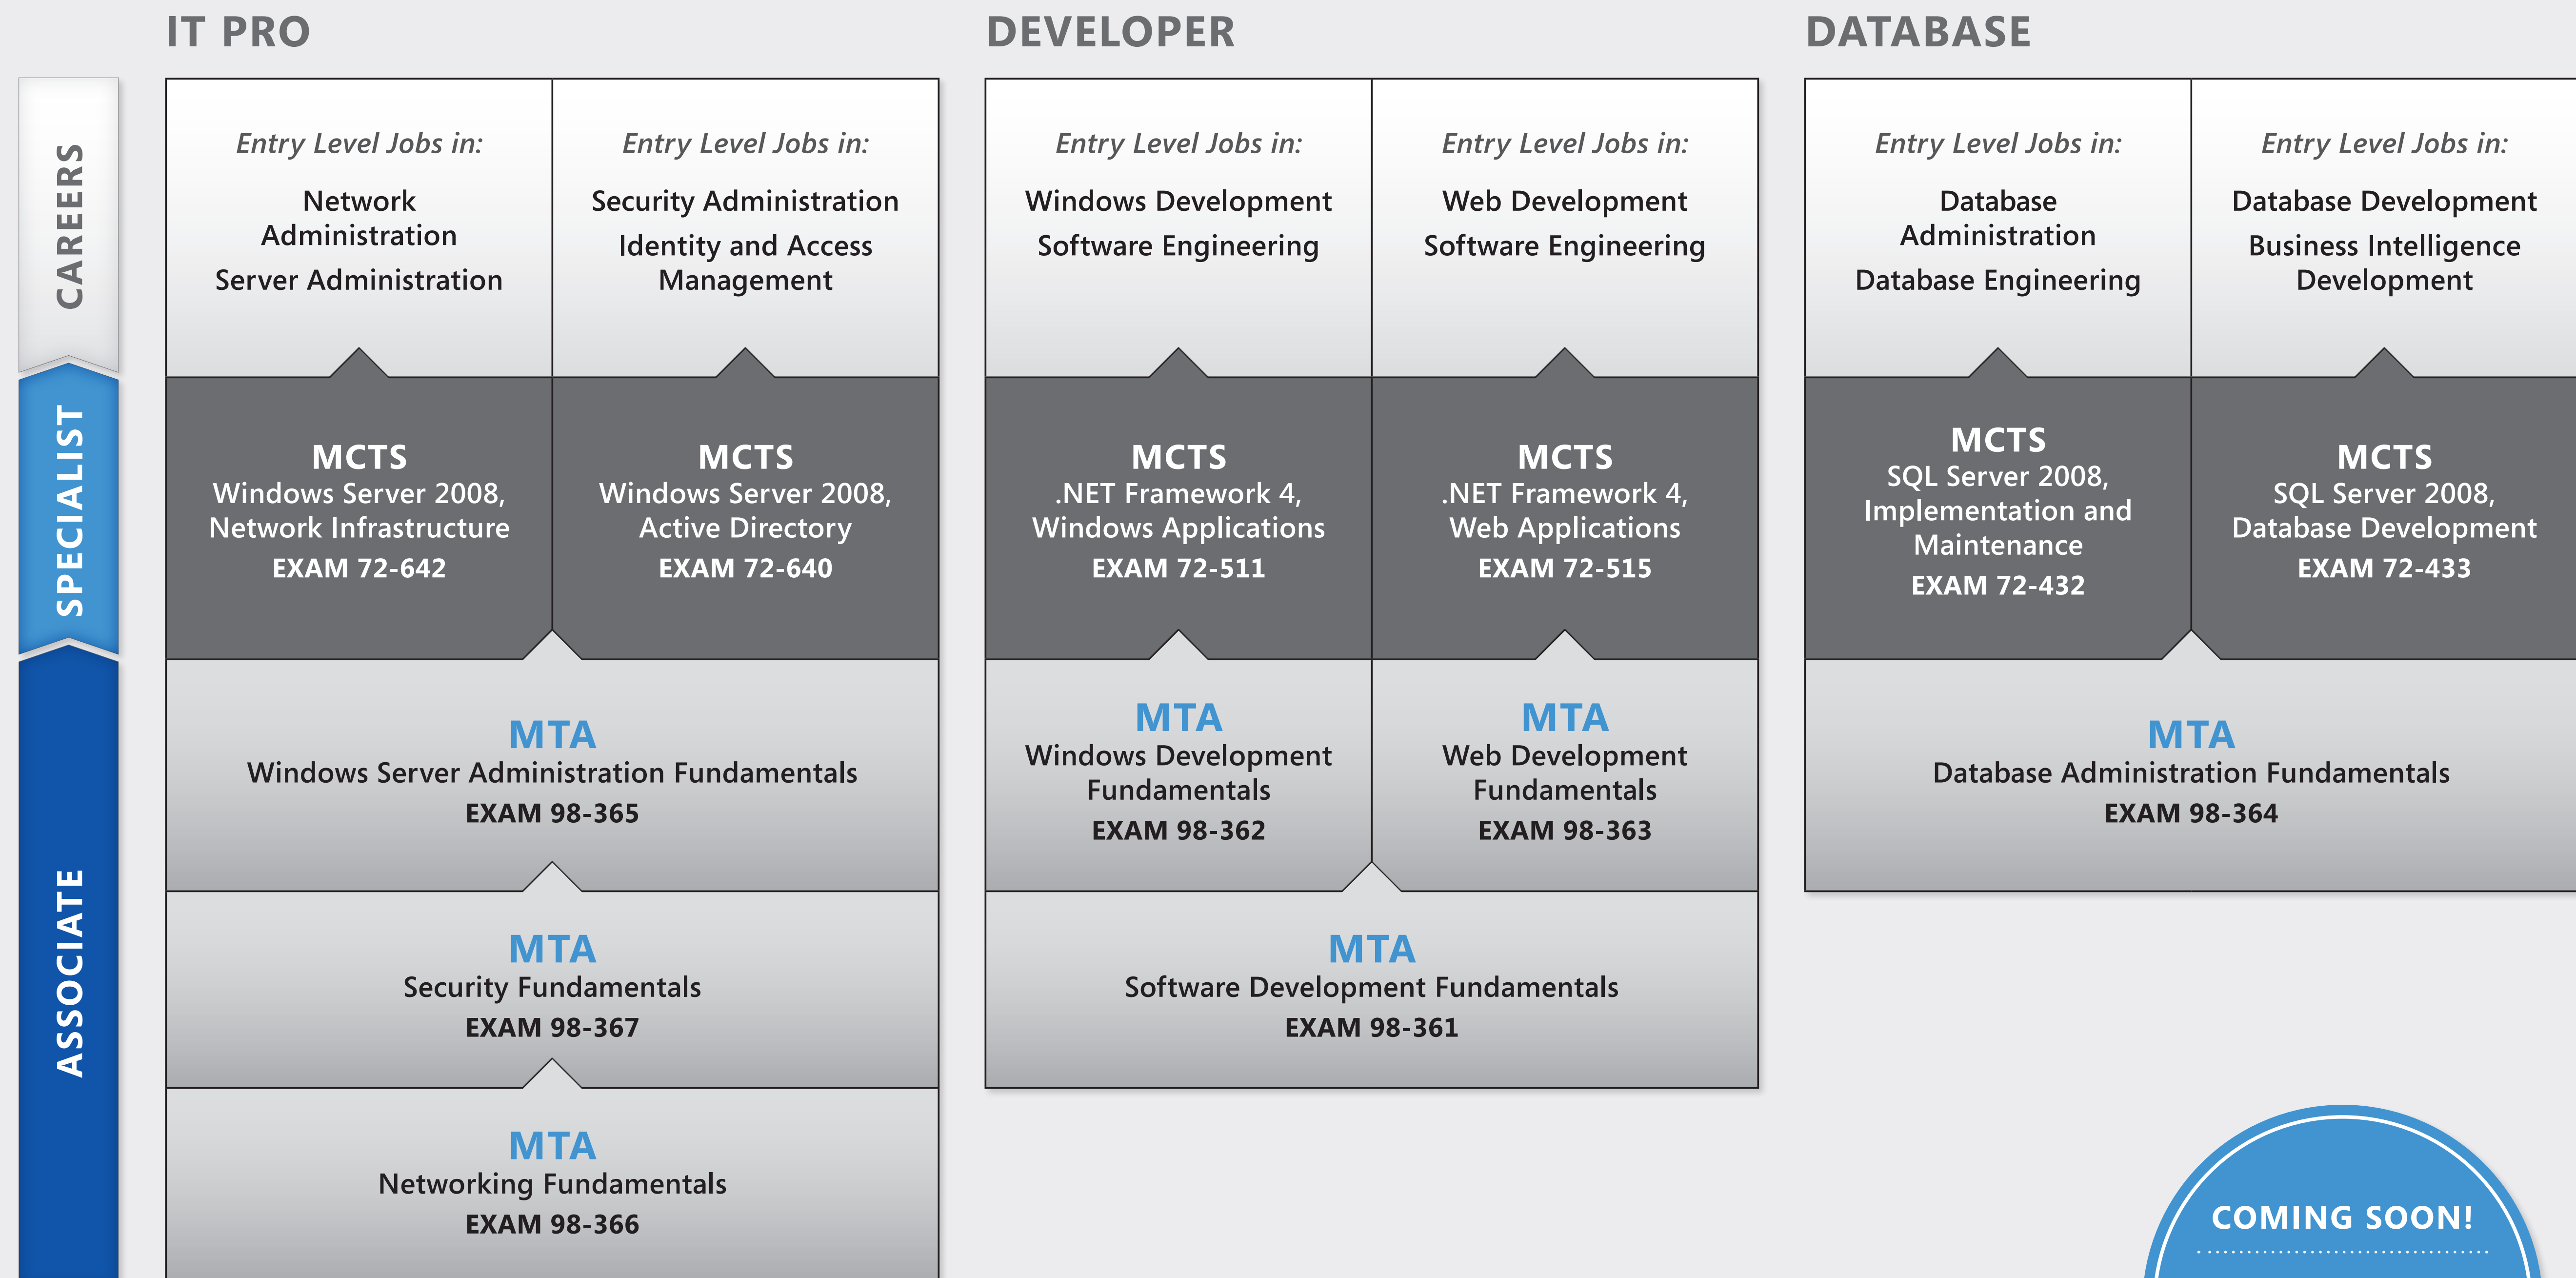

Microsoft Technology Associate Certification Paths

MTA is the first step in the Microsoft Technology Certification Series. MTA is a recommended but not required pre-requisite to MCTS exams. Each MTA exam carries it's own certification. Free Student Study Guides are available for download at www.certipoint.com/mta.

COMING SOON!

.....

.Net Fundamentals
Windows Operating System Fundamentals